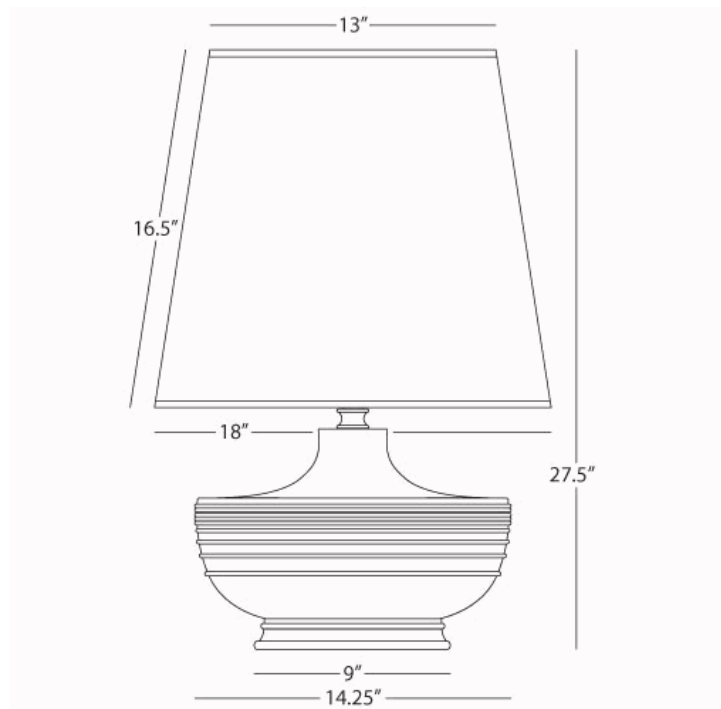

MICHAEL BERMAN
NOLAN

MDC23
Table Lamp

1-150W Max.
Bulb Type: A
Switch: Hi-Lo Dimming
Matte Dark Coal Glazed Ceramic
Dark Antique Nickel Accents
Oyster Linen Shade

See Atlas/Hadrian/Nolan Table for Color and Base
Options