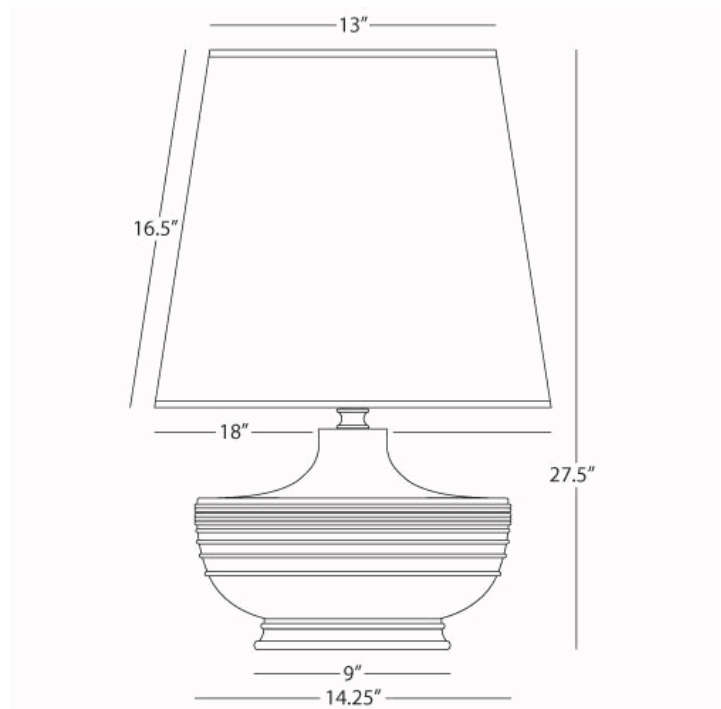

MICHAEL BERMAN  
NOLAN

MCR24  
Table Lamp

1-150W Max.  
Bulb Type: A  
Switch: Hi-Lo Dimming  
Matte Ash Glazed Ceramic  
Modern Brass Accents  
Oyster Linen Shade

See Atlas/Hadrian/Nolan Table for Color and Base  
Options