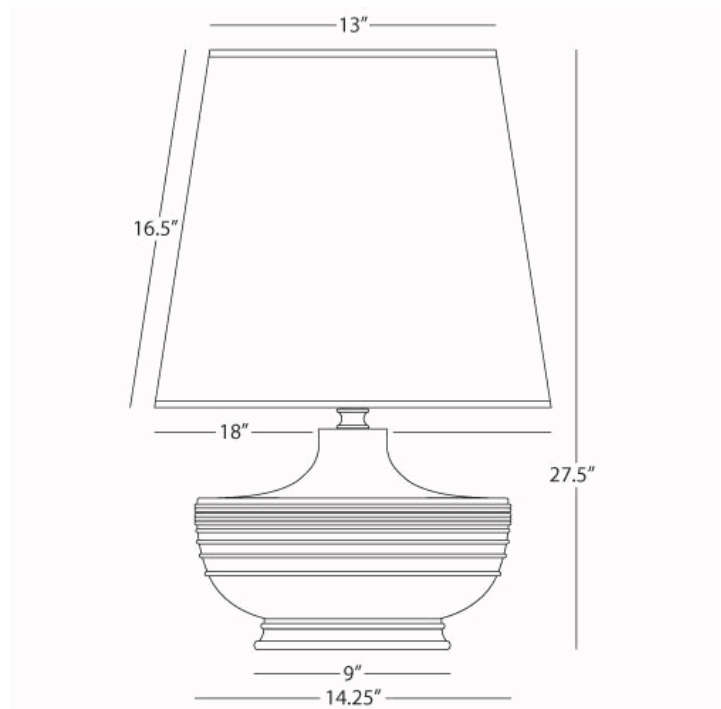

MICHAEL BERMAN
NOLAN

MCR23
Table Lamp

1-150W Max.
Bulb Type: A
Switch: Hi-Lo Dimming
Matte Ash Glazed Ceramic
Dark Antique Nickel Accents
Oyster Linen Shade

See Atlas/Hadrian/Nolan Table for Color and Base
Options