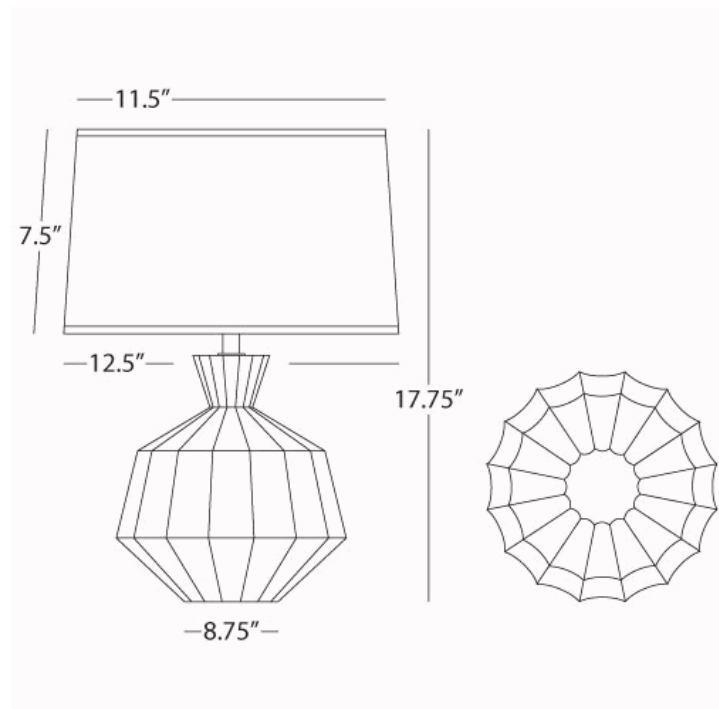

ORION

MCR18

Accent Lamp

1-60W Max.

Bulb Type: B, Candelabra

Switch: Hi-Lo Line Switch

Matte Ash Glazed Ceramic

Oyster Linen Shade w/
Self Fabric Top Diffuser

Self Fabric Top Diffuser

MATTE COLOR OPTIONS:

MCF18 - Matte Coffee

MCL18 - Matte Celadon

MLY18 - Matte Lily

MMB18 - Matte Midnight Blue

MOB18 - Matte Steel Blue

MST18 - Matte Smoky Taupe

* *Made In The USA*