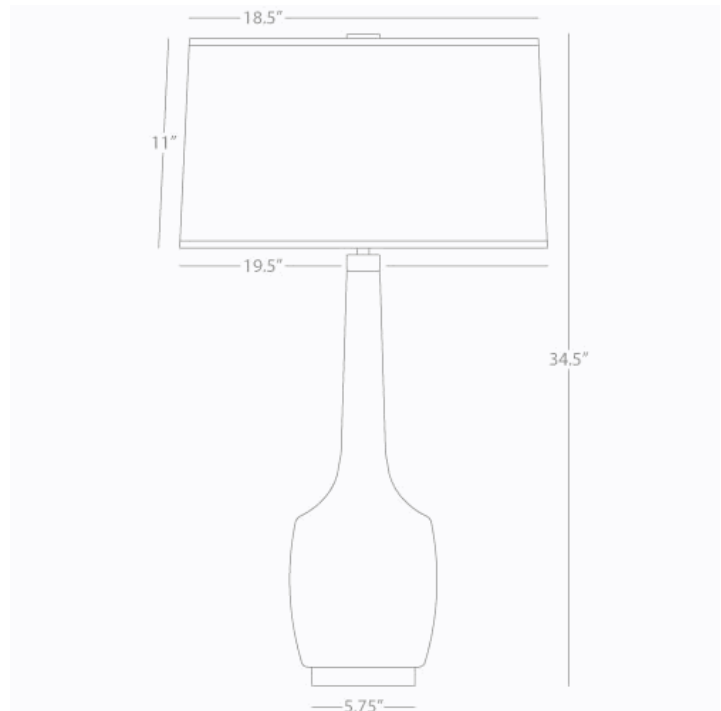

DELILAH

MB701

Table Lamp

1-150W Max.

Bulb Type: A

Switch: Hi-Lo Dimming

Antique Brass Finish

Midnight Blue Glazed Ceramic

Oyster Linen Shade w/ Self-Fabric

Top and Bottom Diffuser

See Audrey/ Delilah Table for Color Options

\* *Made In The USA*