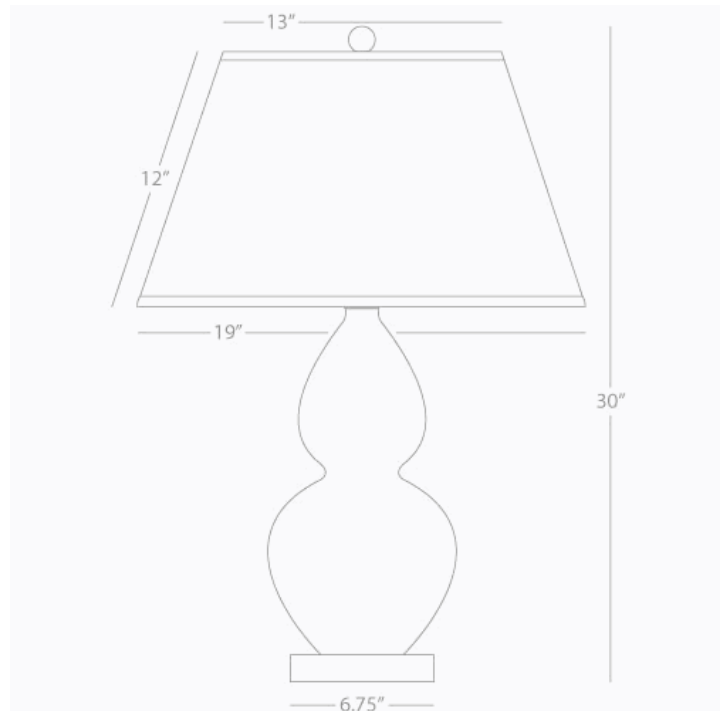

DOUBLE GOURD

MB23X

Table Lamp

1-150W Max.

Bulb Type: A

Switch: 3-Way

Midnight Blue Glazed Ceramic

Lucite Base

Pearl Dupioni Fabric Shade

See Double Gourd Color Chart for Base / Color /
Shade Options

* Made In The USA