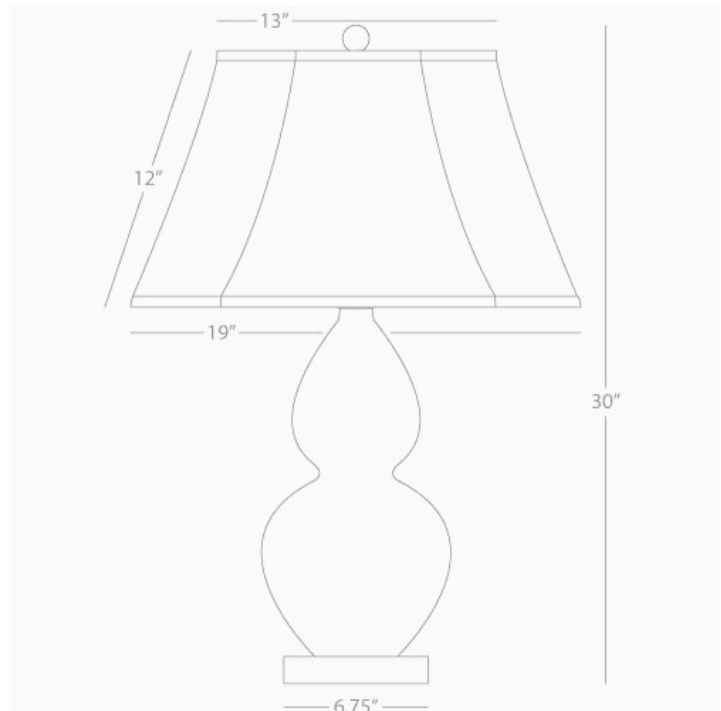

DOUBLE GOURD

MB23

Table Lamp

1-150W Max.

Bulb Type: A

Switch: 3-Way

Midnight Blue Glazed Ceramic

Lucite Base

Ivory Stretched Fabric Shade

See Double Gourd Color Chart for Base / Color /  
Shade Options

\* *Made In The USA*