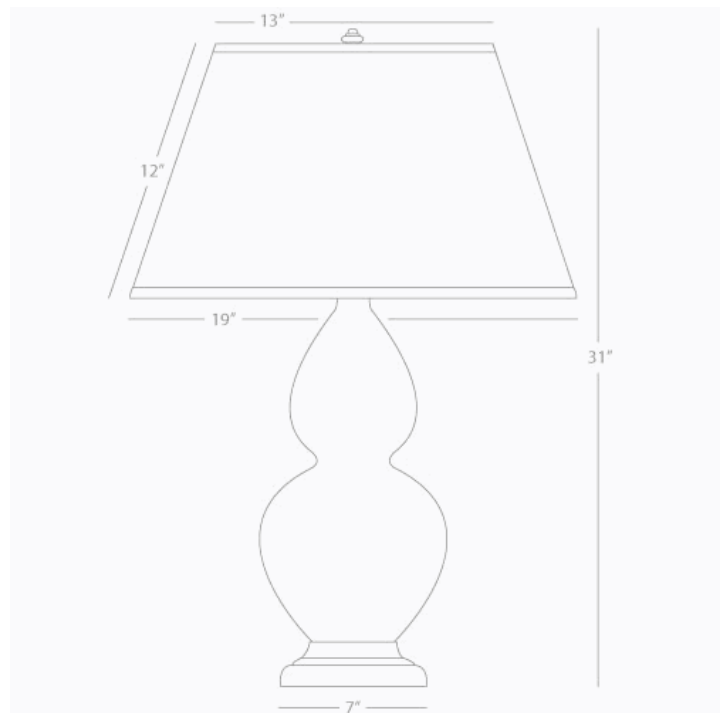

DOUBLE GOURD

MB22X

Table Lamp

1-150W Max.

Bulb Type: A

Switch: 3-Way

Midnight Blue Glazed Ceramic

Antique Silver Finished Accents

Pearl Dupioni Fabric Shade

See Double Gourd Color Chart for Base / Color /
Shade Options

* *Made In The USA*