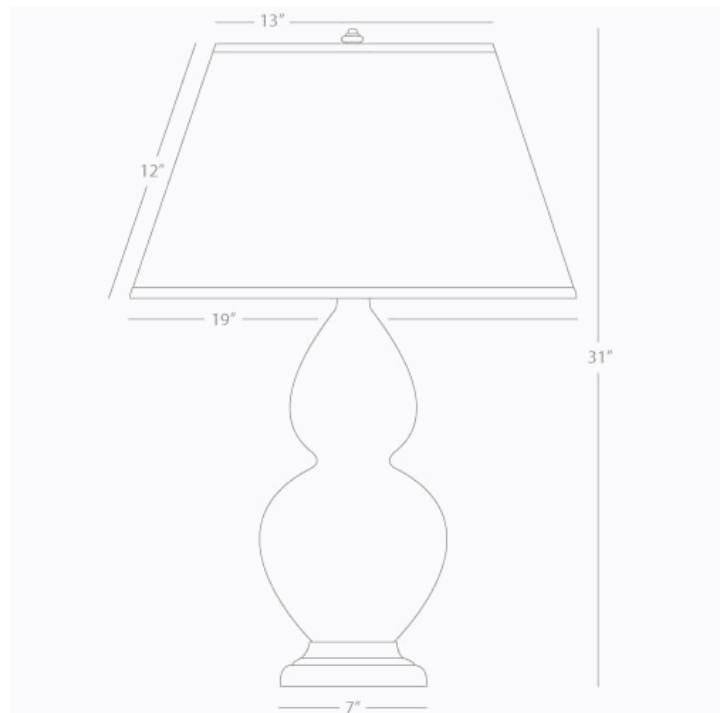

DOUBLE GOURD

MB21X

Table Lamp

1-150W Max.

Bulb Type: A

Switch: 3-Way

Midnight Blue Glazed Ceramic

Deep Patina Bronze Finished Accents

Pearl Dupioni Fabric Shade

See Double Gourd Color Chart for Base / Color /
Shade Options

* Made In The USA