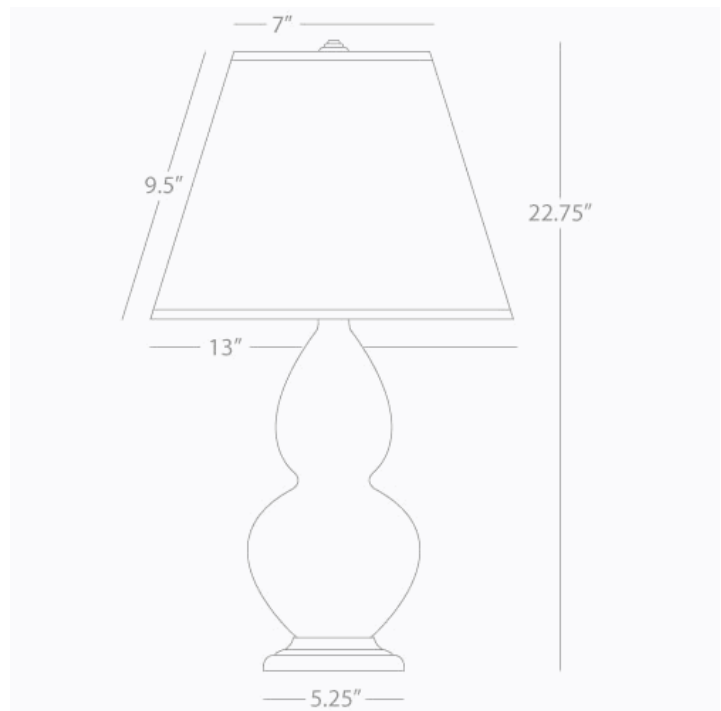

DOUBLE GOURD

MB12X

Accent Lamp

1-150W Max.

Bulb Type: A

Switch: 3-Way

Midnight Blue Glazed Ceramic

Antique Silver Finished Accents

Pearl Dupioni Fabric Shade

See Double Gourd Table for Color / Base / Shade
Options

* *Made In The USA*