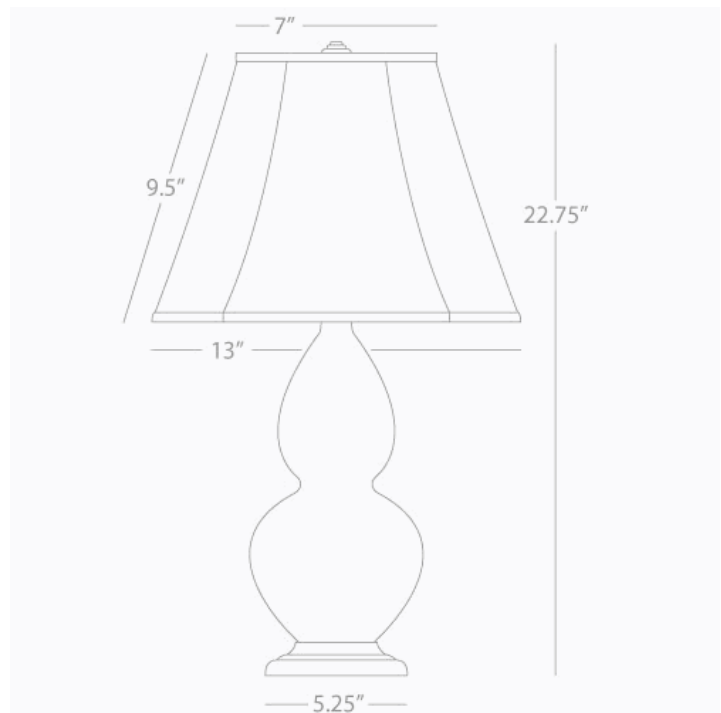

**DOUBLE GOURD**

**MB12**

**Accent Lamp**

**1-150W Max.**

**Bulb Type: A**

**Switch: 3-Way**

**Midnight Blue Glazed Ceramic**

**Antique Silver Finished Accents**

**Ivory Stretched Fabric Shade**

See Double Gourd Table for Color / Base / Shade  
Options

**\* Made In The USA**