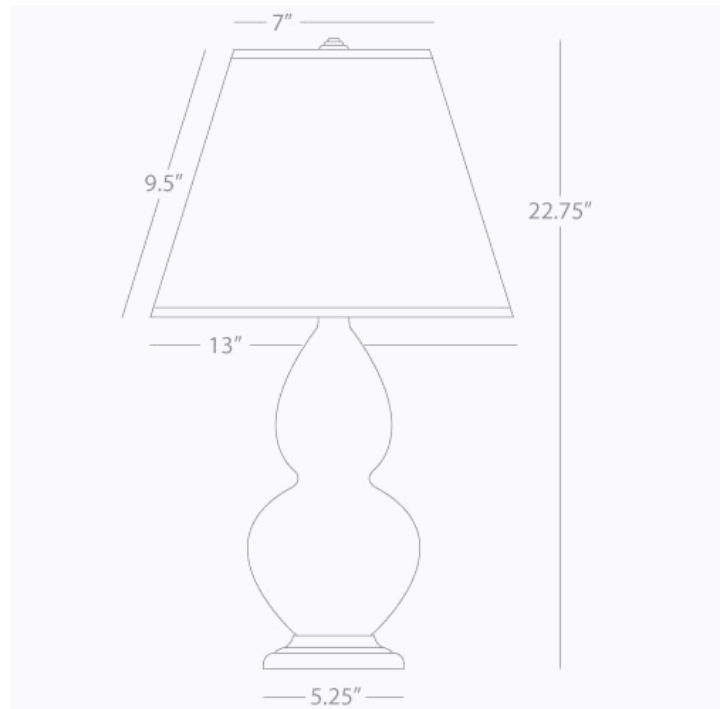

DOUBLE GOURD

MB10X

Accent Lamp

1-150W Max.

Bulb Type: A

Switch: 3-Way

Midnight Blue Glazed Ceramic

Antique Brass Finished Accents

Pearl Dupioni Fabric Shade

See Double Gourd Table for Color / Base / Shade
Options

* *Made In The USA*