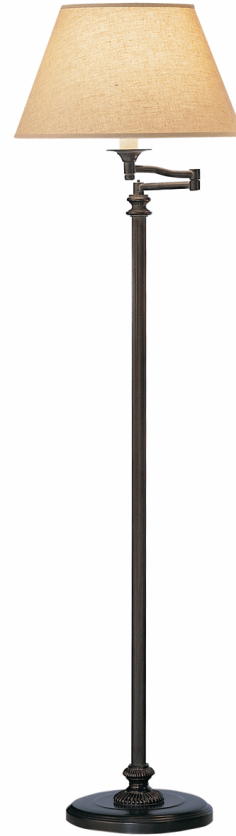

ABBAY BRONZE

L180X

Swing Arm Floor Lamp

1-150W Max.

Bulb Type: A

Switch: 3-Way

Victorian Bronze Finish over Cast Metal/Steel

Parchment Saki Fabric Shade

SHADE OPTION:

L180 - Natural Crystal Pleat Fabric

Dims: 6" x 15" x 9.5"

*** Made In The USA**