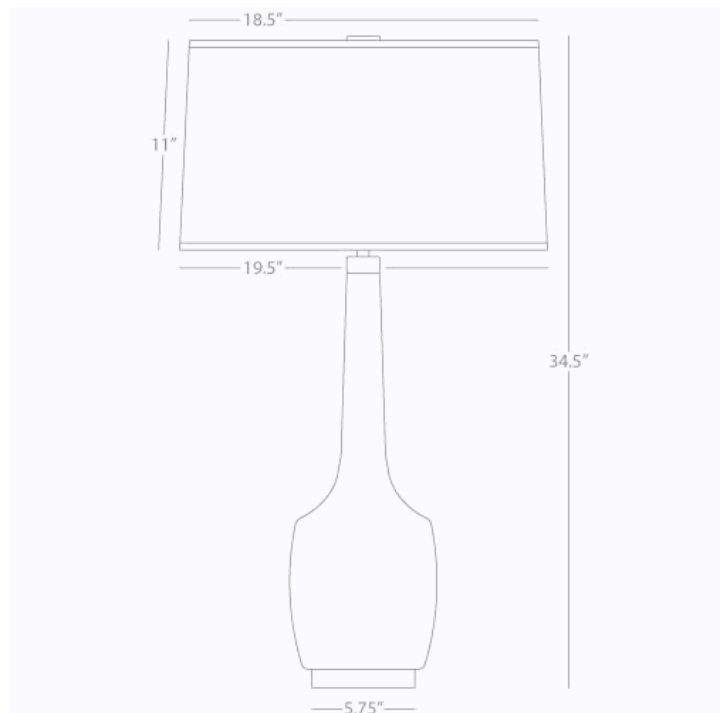

DELILAH

EG701

Table Lamp

1-150W Max.

Bulb Type: A

Switch: Hi-Lo Dimming

Antique Brass Finish

Emerald Green Glazed Ceramic

Oyster Linen Shade w/ Self-Fabric

Top and Bottom Diffuser

See Audrey/ Delilah Table for Color Options

* *Made In The USA*