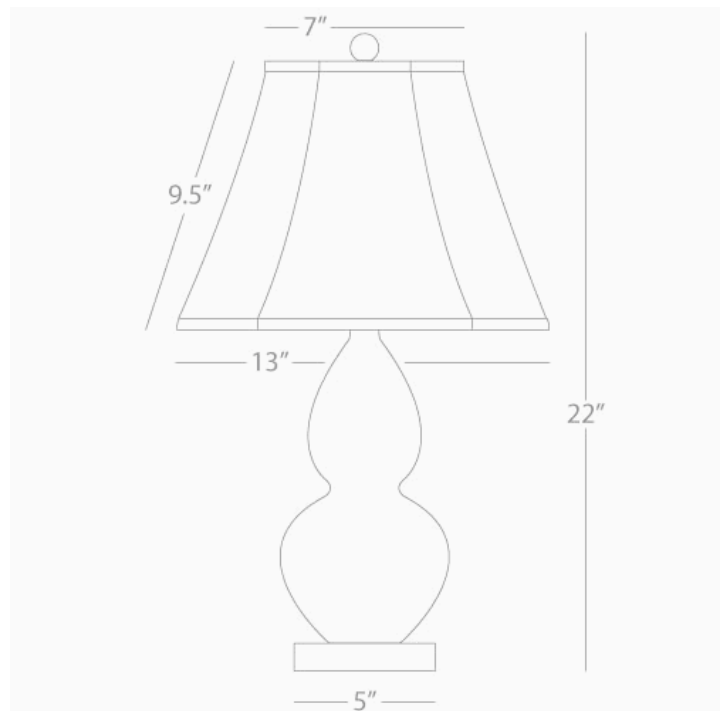

DOUBLE GOURD

EG13

Accent Lamp

1-150W Max.

Bulb Type: A

Switch: 3-Way

Emerald Green Glazed Ceramic

Lucite Base

Ivory Stretched Fabric Shade

See Double Gourd Table for Color / Base / Shade
Options

* *Made In The USA*