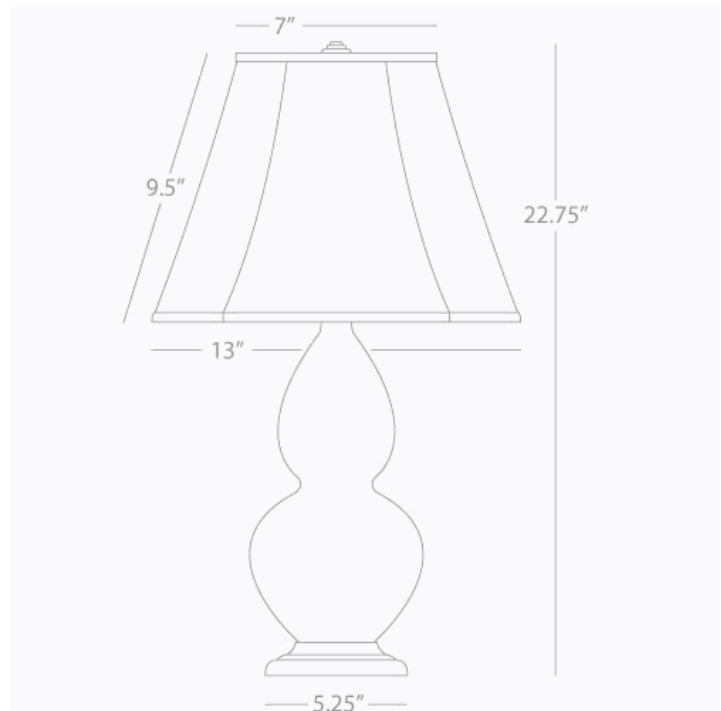

DOUBLE GOURD

EG12

Accent Lamp

1-150W Max.

Bulb Type: A

Switch: 3-Way

Emerald Green Glazed Ceramic

Antique Silver Finished Accents

Ivory Stretched Fabric Shade

See Double Gourd Table for Color / Base / Shade  
Options

\* *Made In The USA*