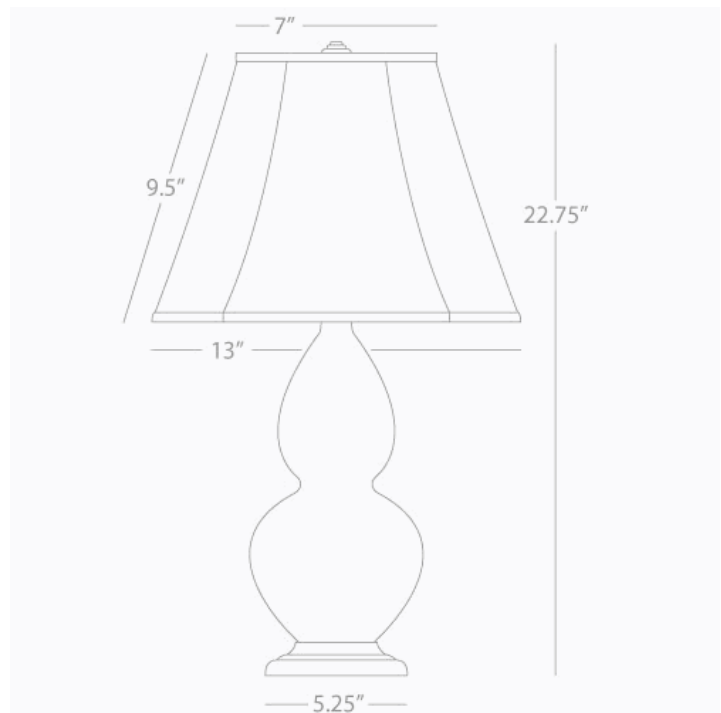

DOUBLE GOURD

EG11

Accent Lamp

1-150W Max.

Bulb Type: A

Switch: 3-Way

Emerald Green Glazed Ceramic

Deep Patina Bronze Finished Accents

Ivory Stretched Fabric Shade

See Double Gourd Table for Color / Base / Shade
Options

*** Made In The USA**