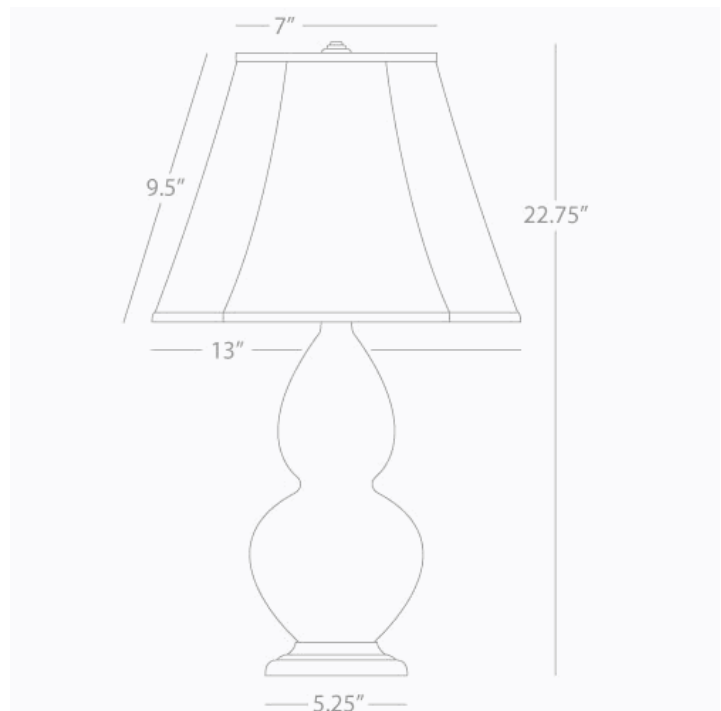

DOUBLE GOURD

EG10

Accent Lamp

1-150W Max.

Bulb Type: A

Switch: 3-Way

Emerald Green Glazed Ceramic

Antique Brass Finished Accents

Ivory Stretched Fabric Shade

See Double Gourd Table for Color / Base / Shade
Options

* *Made In The USA*