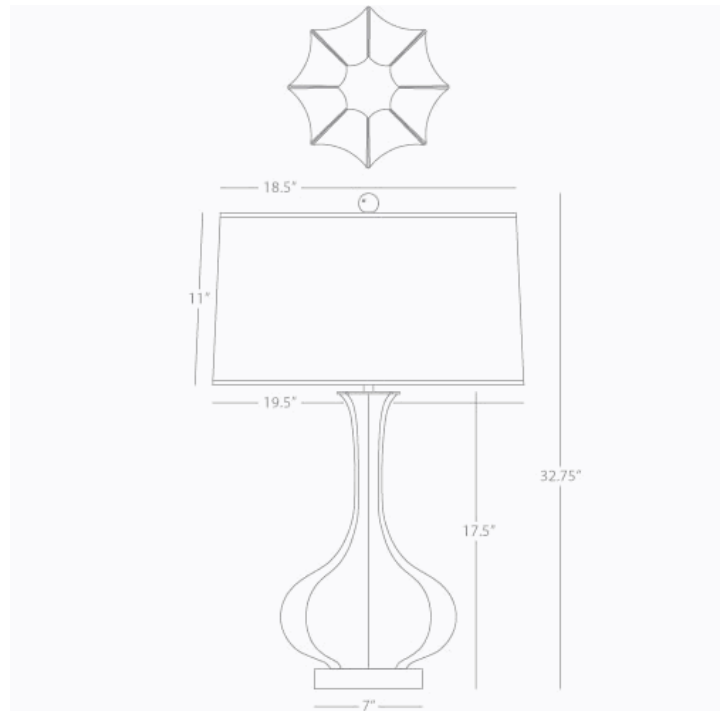

PIKE

EB996

Table Lamp

1-150W Max.

Bulb Type: A

Switch: Hi-Lo Dimming

Egg Blue Glazed Ceramic

Lucite Base

Pearl Dupoini Fabric Shade

See Pike Chart for Color/ Base Options

* *Made In The USA*