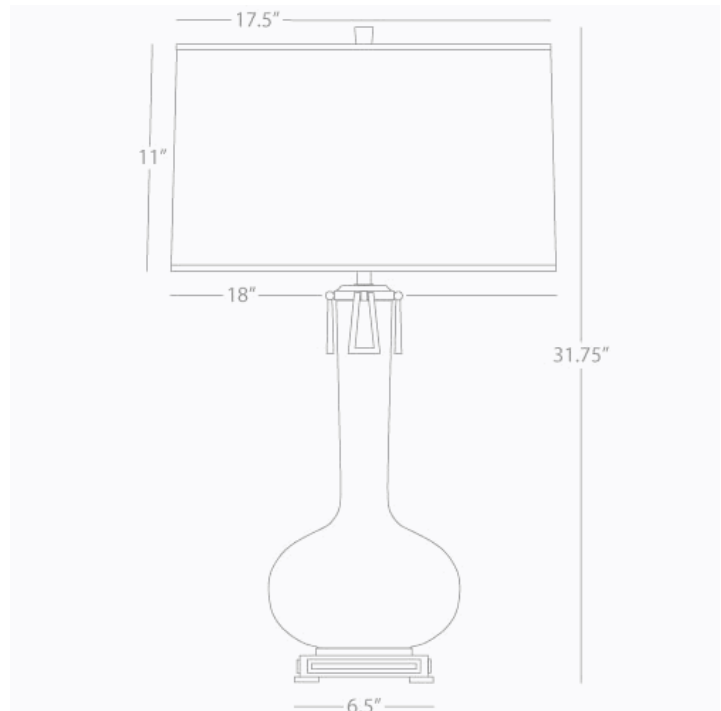

ATHENA

EB992

Table Lamp

1-150W Max.

Bulb Type: A

Switch: Hi-Lo Dimming

Egg Blue Glazed Ceramic

Cast Metal Base and Ring Details

Aged Brass Finish

Open Weave Heather Linen Shade

COLOR OPTIONS:

See Athena Table for Color Options

* *Made In The USA*