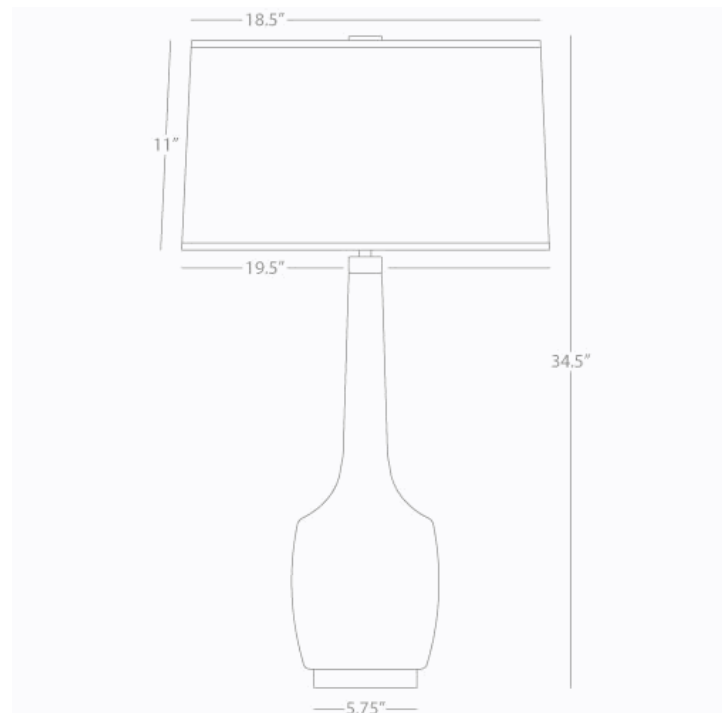

DELILAH

EB701

Table Lamp

1-150W Max.

Bulb Type: A

Switch: Hi-Lo Dimming

Antique Brass Finish

Egg Blue Glazed Ceramic

Oyster Linen Shade w/ Self-Fabric

Top and Bottom Diffuser

See Audrey/ Delilah Table for Color Options

\* *Made In The USA*