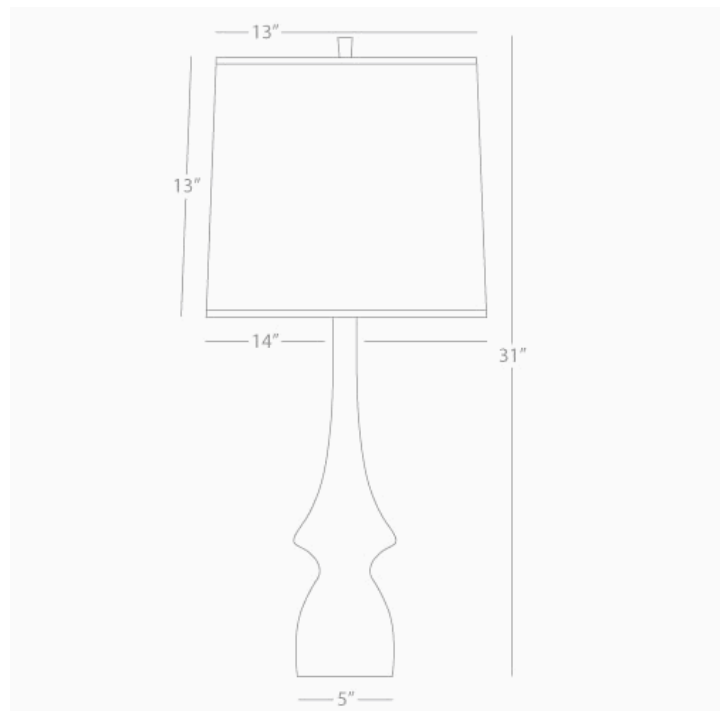

JASMINE

EB210

Table Lamp

1 - 150W Max.

Bulb Type: A

Switch: Hi-Lo Dimming

Egg Blue Glazed Ceramic

Oyster Linen Shade

See Jasmine Table for Color Options

* *Made In The USA*