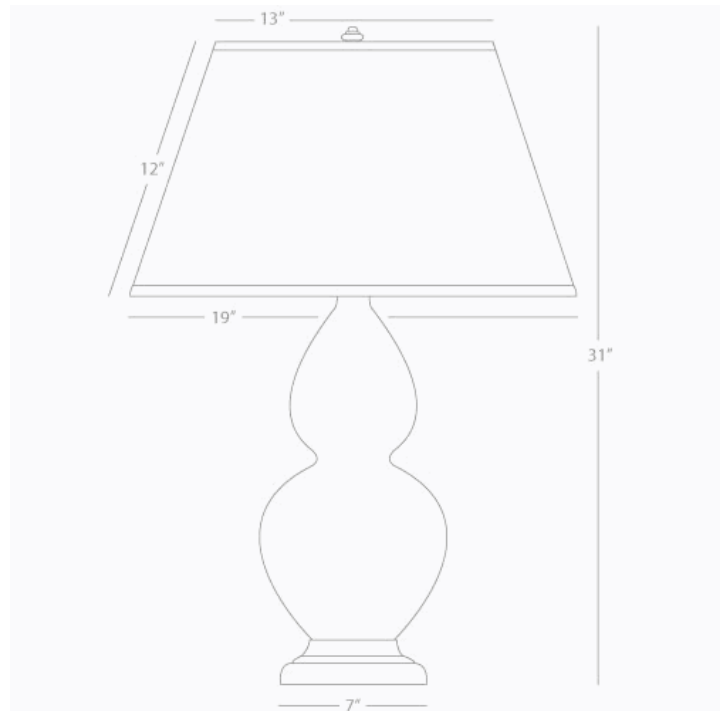

DOUBLE GOURD

CR22X

Table Lamp

1-150W Max.

Bulb Type: A

Switch: 3-Way

Ash Glazed Ceramic

Antique Silver Finished Accents

Pearl Dupioni Fabric Shade

**See Double Gourd Color Chart for Base / Color /
Shade Options**

* Made In The USA