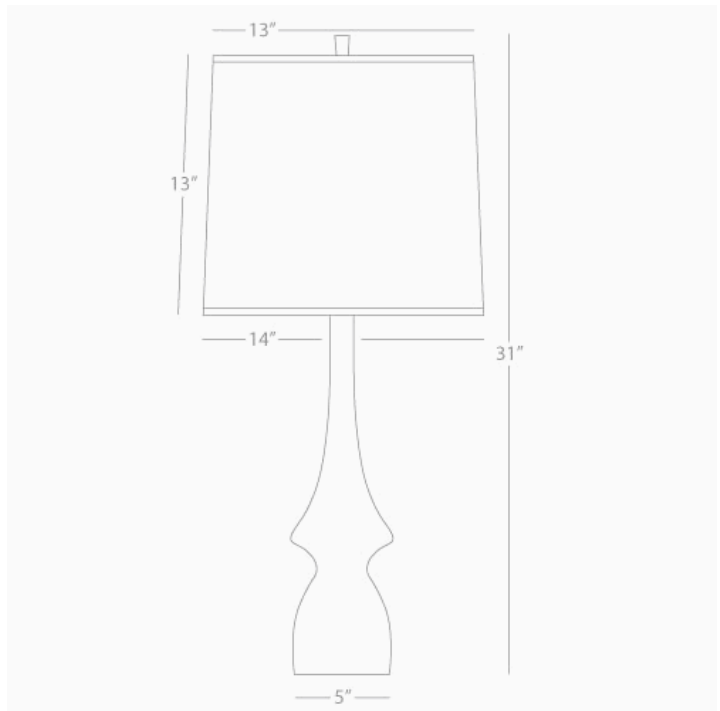

JASMINE

CR210

Table Lamp

1 - 150W Max.

Bulb Type: A

Switch: Hi-Lo Dimming

Ash Glazed Ceramic

Oyster Linen Shade

See Jasmine Table for Color Options

* *Made In The USA*