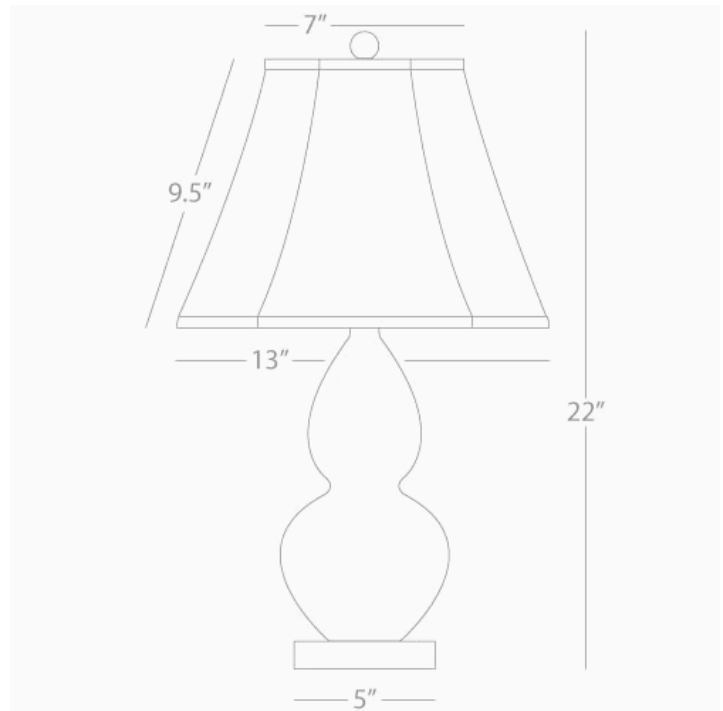

**DOUBLE GOURD**

CR13

Accent Lamp

1-150W Max.

Bulb Type: A

Switch: 3-Way

Ash Glazed Ceramic

Lucite Base

Ivory Stretched Fabric Shade

See Double Gourd Table for Color / Base / Shade  
Options

\* *Made In The USA*