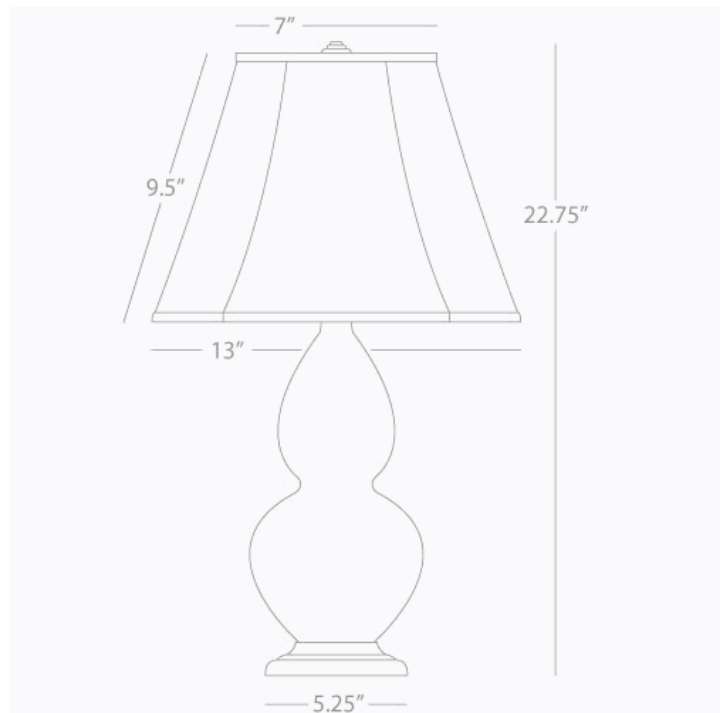

DOUBLE GOURD

CR12

Accent Lamp

1-150W Max.

Bulb Type: A

Switch: 3-Way

Ash Glazed Ceramic

Antique Silver Finished Accents

Ivory Stretched Fabric Shade

See Double Gourd Table for Color / Base / Shade
Options

* *Made In The USA*