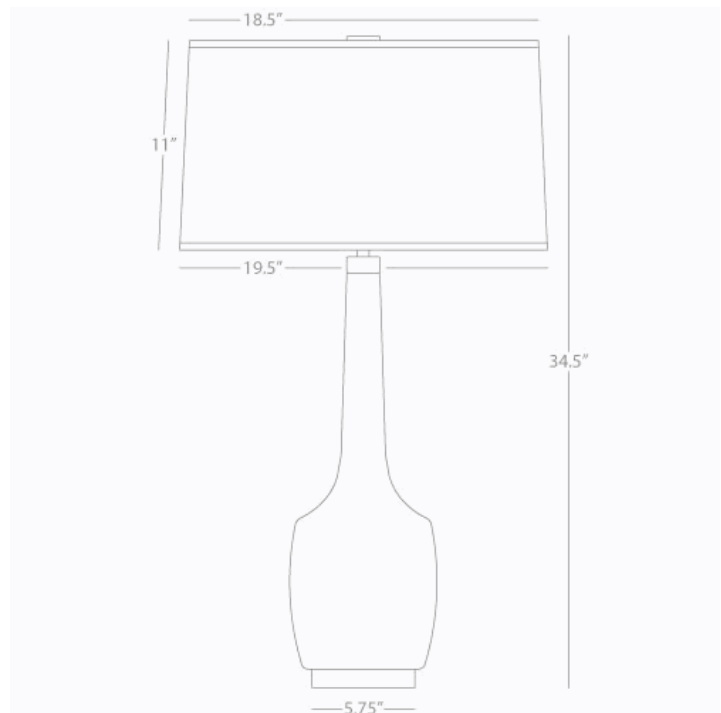

DELILAH

CM701

Table Lamp

1-150W Max.

Bulb Type: A

Switch: Hi-Lo Dimming

Antique Brass Finish

Cinnamon Glazed Ceramic

Oyster Linen Shade w/ Self-Fabric

Top and Bottom Diffuser

See Audrey/ Delilah Table for Color Options

* *Made In The USA*