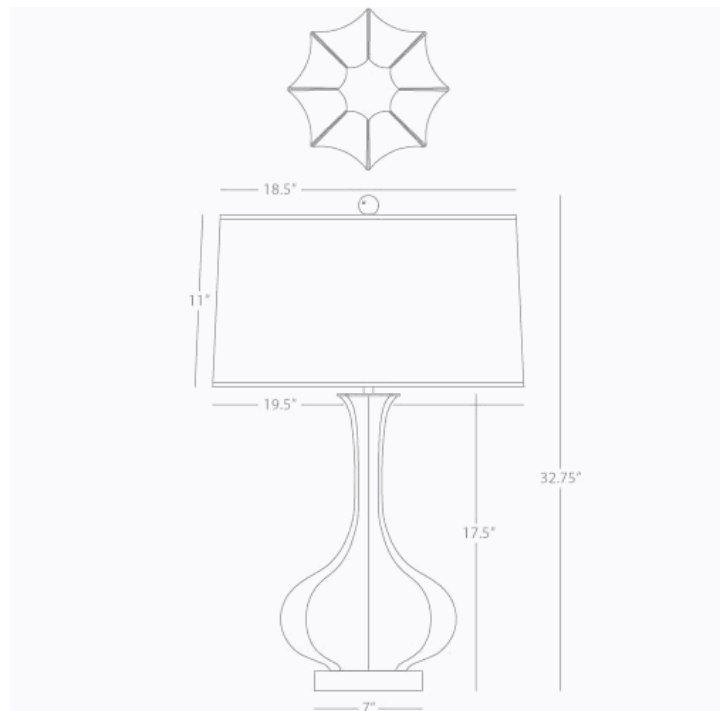

PIKE

CI996

Table Lamp

1-150W Max.

Bulb Type: A

Switch: Hi-Lo Dimming

Citron Glazed Ceramic

Lucite Base

Pearl Dupoini Fabric Shade

See Pike Chart for Color/ Base Options

* *Made In The USA*