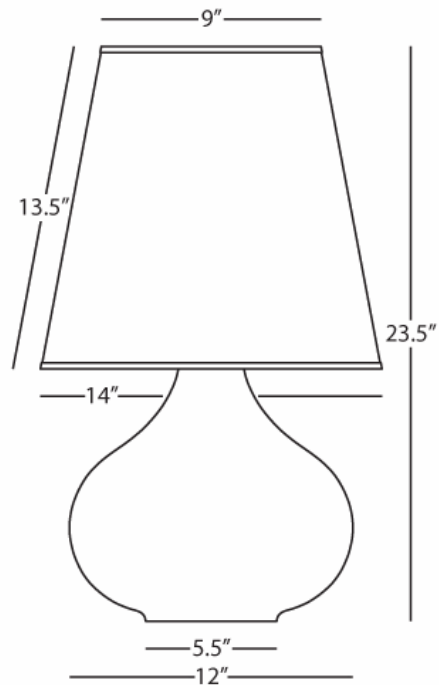

JUNE

CI91

Accent Lamp

1 - 150W Max.

Bulb Type: A

Switch: Full Range Dimmer Line Switch

Citron Glazed Ceramic

Buff Linen Shade

See June Accent Lamp Chart for Color/ Shade
Options

* *Made In The USA*