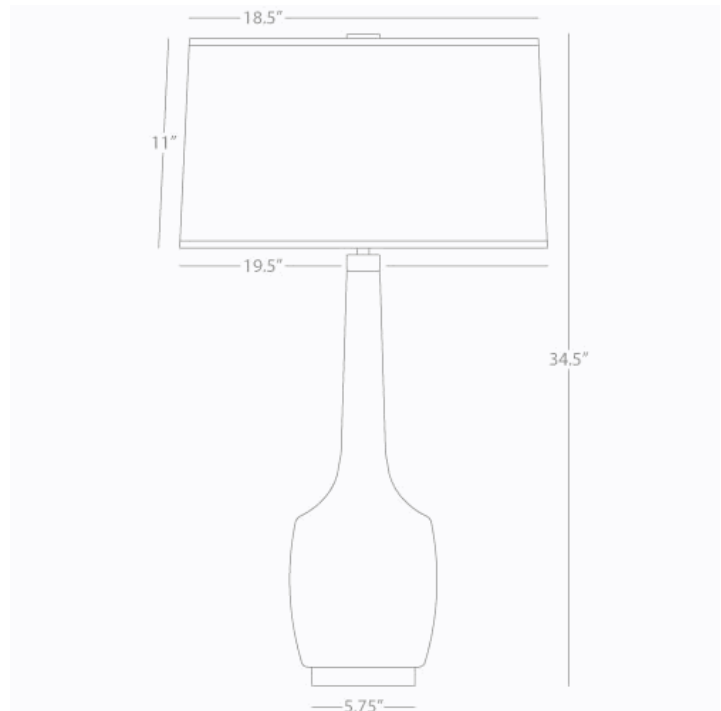

DELILAH

CI701

Table Lamp

1-150W Max.

Bulb Type: A

Switch: Hi-Lo Dimming

Antique Brass Finish

Citron Glazed Ceramic

Oyster Linen Shade w/ Self-Fabric

Top and Bottom Diffuser

See Audrey/ Delilah Table for Color Options

* *Made In The USA*