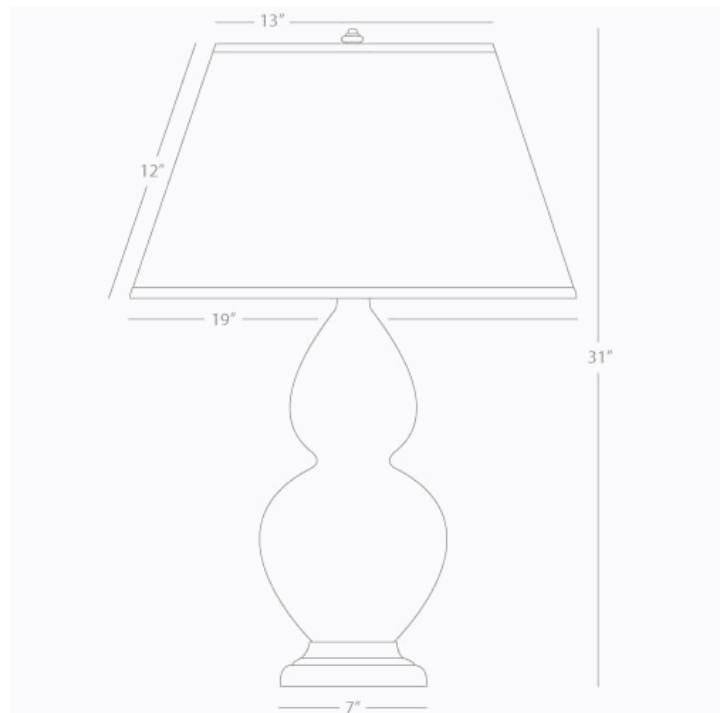

DOUBLE GOURD

CI22X

Table Lamp

1-150W Max.

Bulb Type: A

Switch: 3-Way

Citron Glazed Ceramic

Antique Silver Finished Accents

Pearl Dupioni Fabric Shade

See Double Gourd Color Chart for Base / Color /
Shade Options

* *Made In The USA*