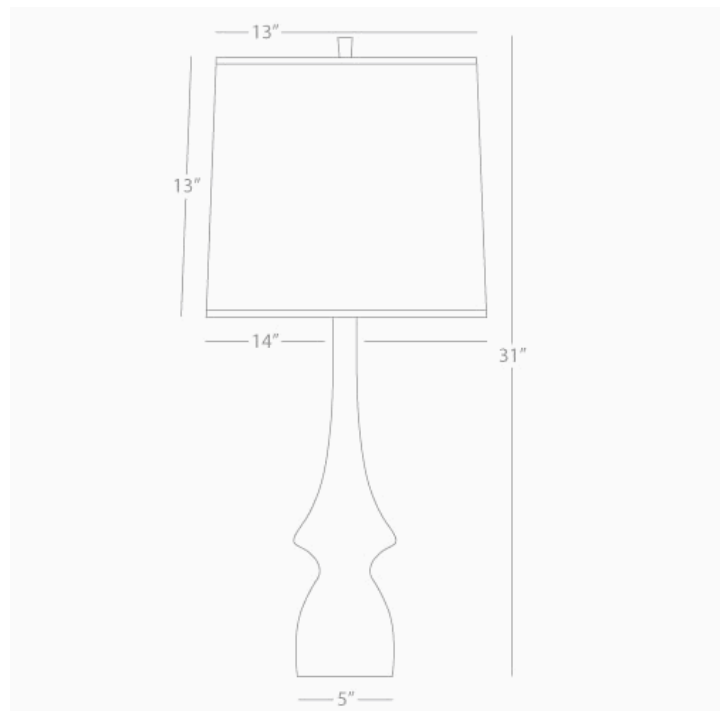

JASMINE

CI210

Table Lamp

1 - 150W Max.

Bulb Type: A

Switch: Hi-Lo Dimming

Citron Glazed Ceramic

Oyster Linen Shade

See Jasmine Table for Color Options

* *Made In The USA*