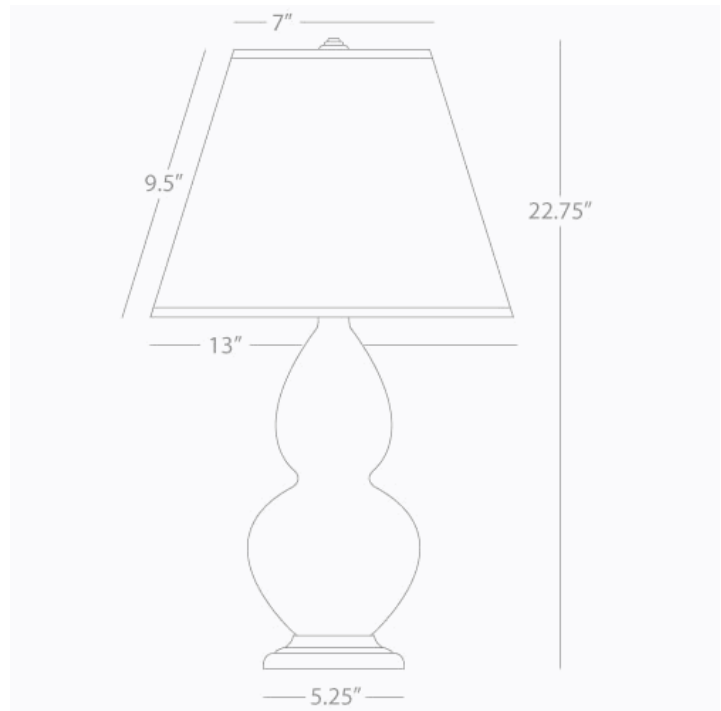

DOUBLE GOURD

CI12X

Accent Lamp

1-150W Max.

Bulb Type: A

Switch: 3-Way

Citron Glazed Ceramic

Antique Silver Finished Accents

Pearl Dupioni Fabric Shade

See Double Gourd Table for Color / Base / Shade
Options

* *Made In The USA*