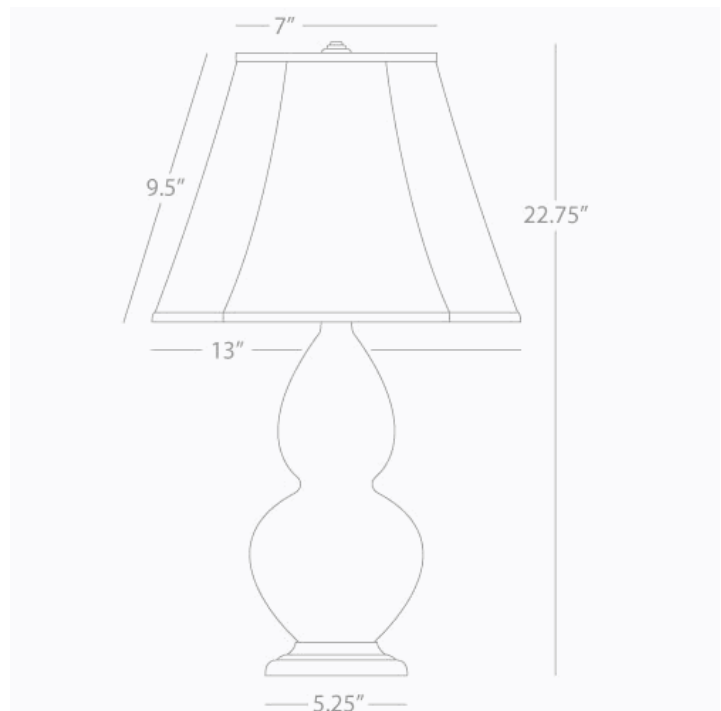

DOUBLE GOURD

CI11

Accent Lamp

1-150W Max.

Bulb Type: A

Switch: 3-Way

Citron Glazed Ceramic

Deep Patina Bronze Finished Accents

Ivory Stretched Fabric Shade

See Double Gourd Table for Color / Base / Shade  
Options

\* *Made In The USA*