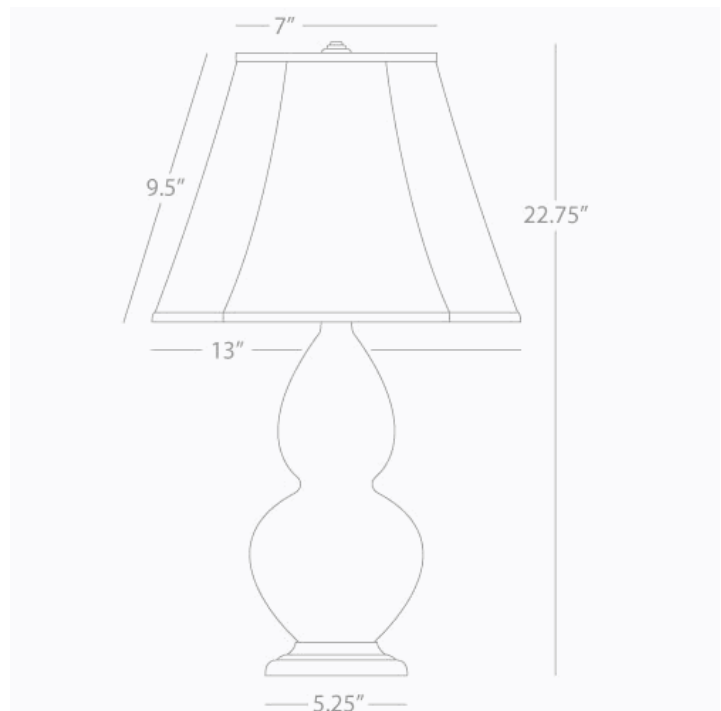

DOUBLE GOURD

CI10

Accent Lamp

1-150W Max.

Bulb Type: A

Switch: 3-Way

Citron Glazed Ceramic

Antique Brass Finished Accents

Ivory Stretched Fabric Shade

See Double Gourd Table for Color / Base / Shade
Options

*** Made In The USA**