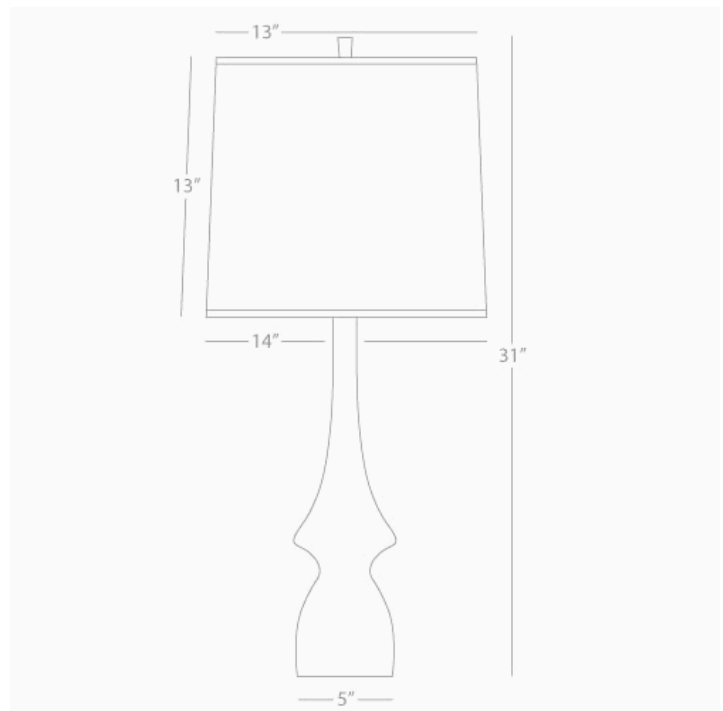

JASMINE

CF210

Table Lamp

1 - 150W Max.

Bulb Type: A

Switch: Hi-Lo Dimming

Coffee Glazed Ceramic

Oyster Linen Shade

See Jasmine Table for Color Options

* *Ships Within 5 Business Days*

* *Made In The USA*