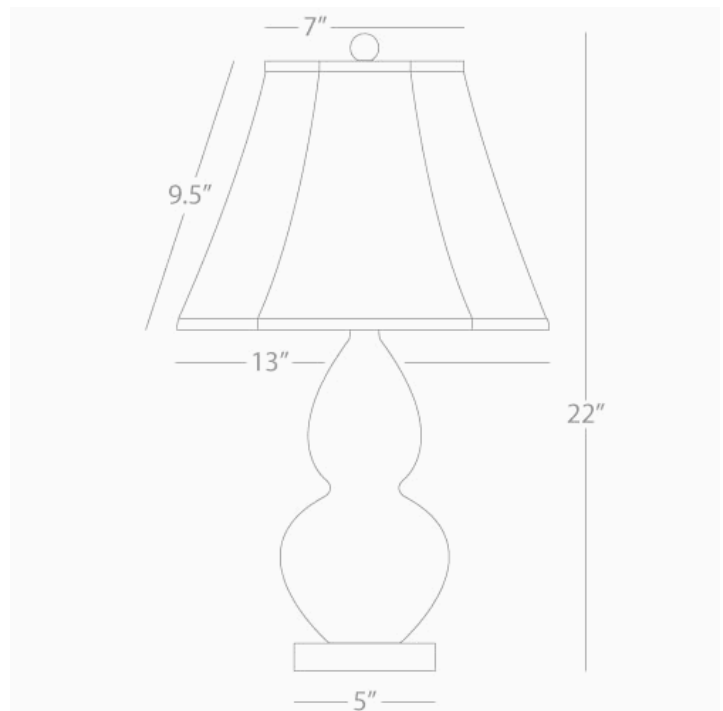

DOUBLE GOURD

CF13

Accent Lamp

1-150W Max.

Bulb Type: A

Switch: 3-Way

Coffee Glazed Ceramic

Lucite Base

Ivory Stretched Fabric Shade

See Double Gourd Table for Color / Base / Shade  
Options

\* *Made In The USA*