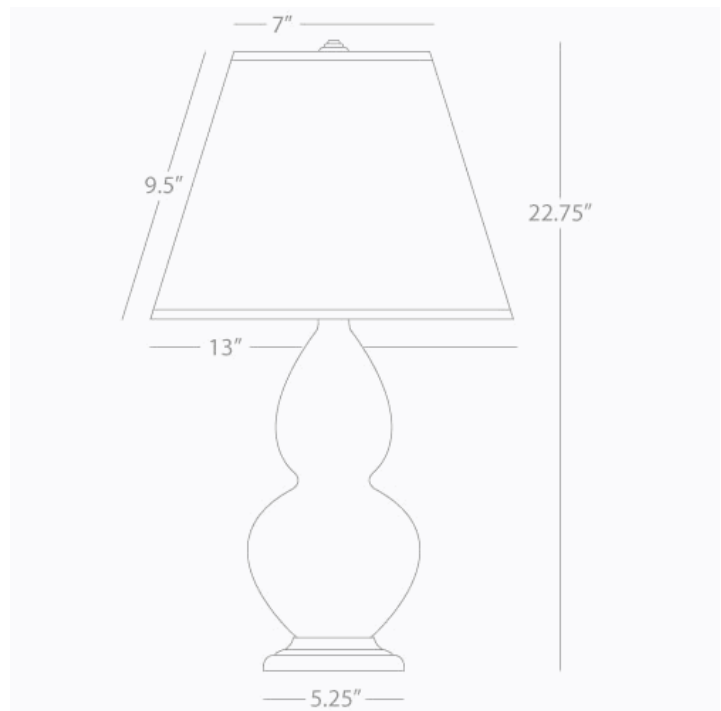

DOUBLE GOURD

CF12X

Accent Lamp

1-150W Max.

Bulb Type: A

Switch: 3-Way

Coffee Glazed Ceramic

Antique Silver Finished Accents

Pearl Dupioni Fabric Shade

See Double Gourd Table for Color / Base / Shade
Options

* *Made In The USA*