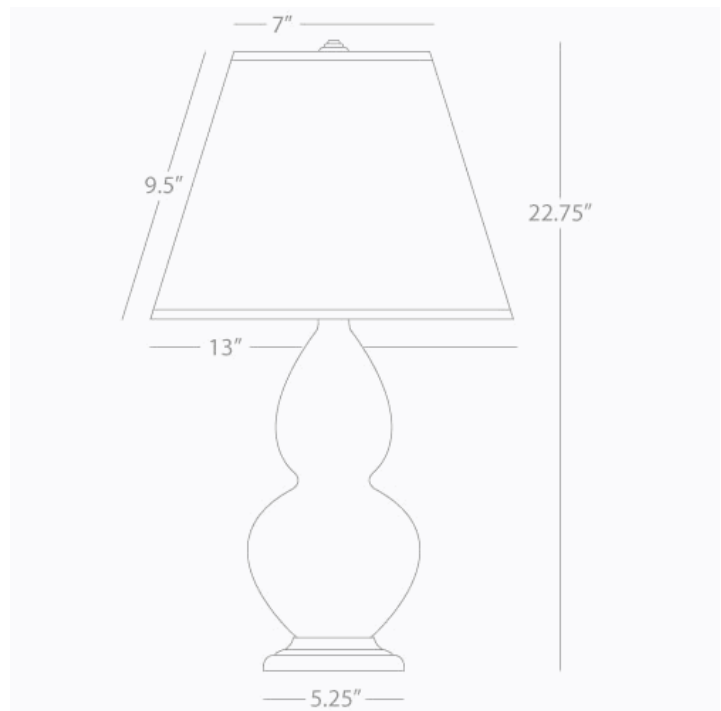

DOUBLE GOURD

CF11X

Accent Lamp

1-150W Max.

Bulb Type: A

Switch: 3-Way

Coffee Glazed Ceramic

Deep Patina Bronze Finished Accents

Pearl Dupioni Fabric Shade

See Double Gourd Table for Color / Base / Shade
Options

* Made In The USA