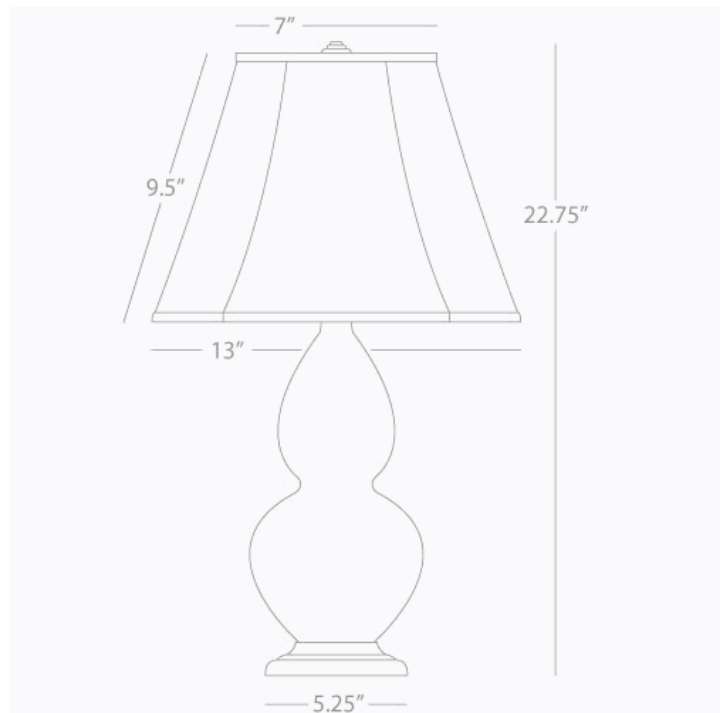

DOUBLE GOURD

CF11

Accent Lamp

1-150W Max.

Bulb Type: A

Switch: 3-Way

Coffee Glazed Ceramic

Deep Patina Bronze Finished Accents

Ivory Stretched Fabric Shade

See Double Gourd Table for Color / Base / Shade
Options

* *Made In The USA*