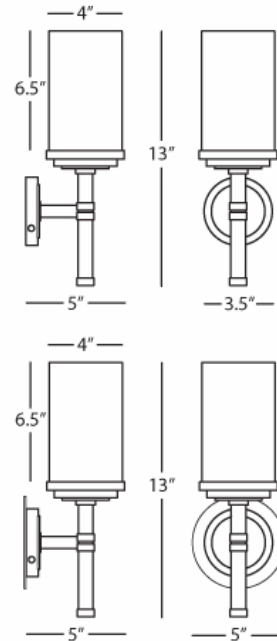

HALO

C1324
Single Sconce

1 - 60W Max.
Bulb Type: A
Direct Wire Only
Brushed Chrome Finish w/
Polished Chrome Accents
Cased White Glass Shade

FINISH OPTIONS:

1324 - Brushed Brass Finish w/
Polished Brass Accents
B1324 - Brushed Nickel Finish w/
Polished Nickel Accents

*Metal Junction Box Cover Plate in Matching
Finish Included

* *U.L. Rated for Damp Conditions*

* *Ships Within 5 Business Days*

Shown with Optional Junction Box Cover Plate