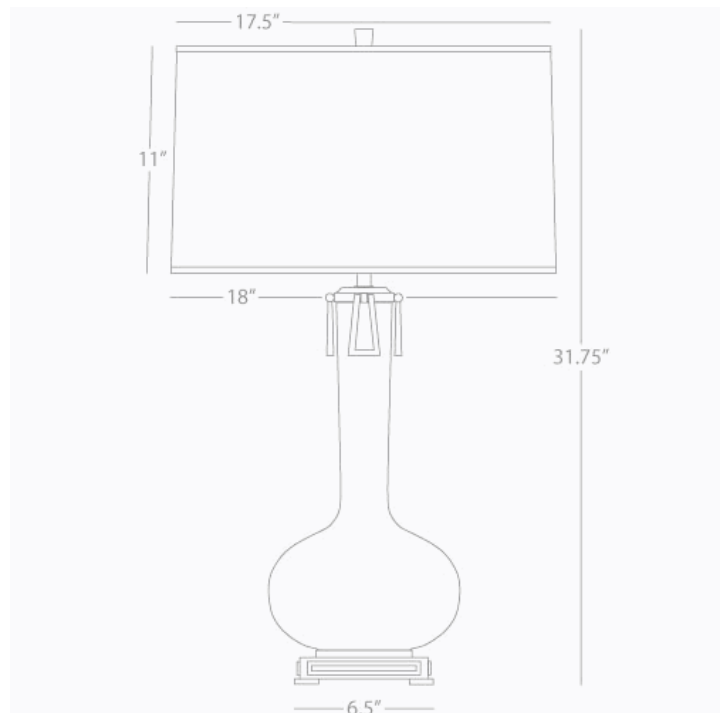

ATHENA

BT992

Table Lamp

1-150W Max.

Bulb Type: A

Switch: Hi-Lo Dimming

Butter Glazed Ceramic

Cast Metal Base and Ring Details

Aged Brass Finish

Open Weave Heather Linen Shade

COLOR OPTIONS:

See Athena Table for Color Options

* Made In The USA