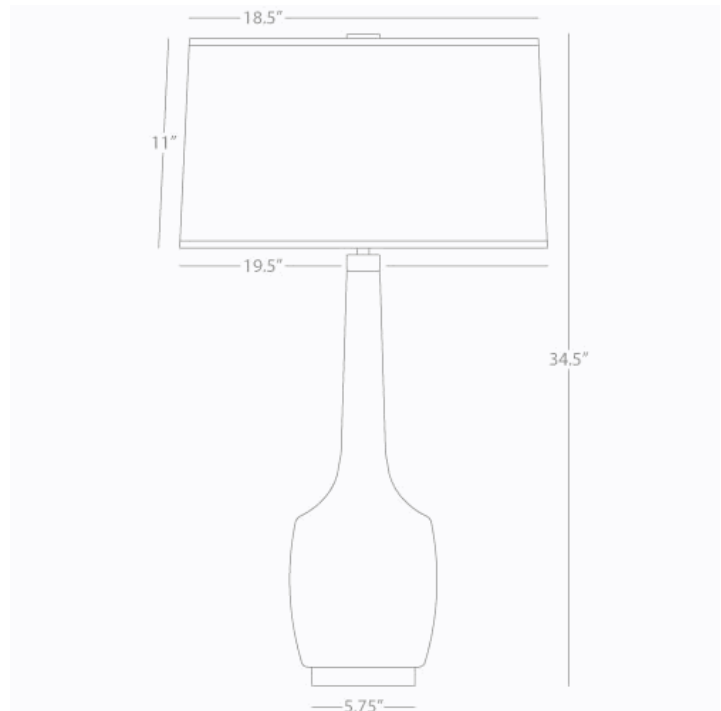

DELILAH

BT701

Table Lamp

1-150W Max.

Bulb Type: A

Switch: Hi-Lo Dimming

Antique Brass Finish

Butter Glazed Ceramic

Oyster Linen Shade w/ Self-Fabric

Top and Bottom Diffuser

See Audrey/ Delilah Table for Color Options

*** Made In The USA**