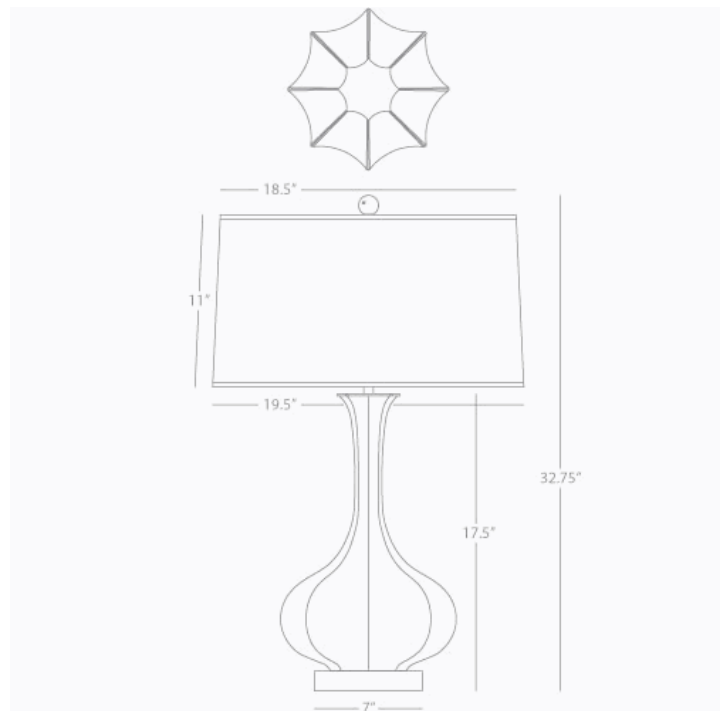

PIKE

BN996

Table Lamp

1-150W Max.

Bulb Type: A

Switch: Hi-Lo Dimming

Bone Glazed Ceramic

Lucite Base

Pearl Dupoini Fabric Shade

See Pike Chart for Color/ Base Options

* *Made In The USA*