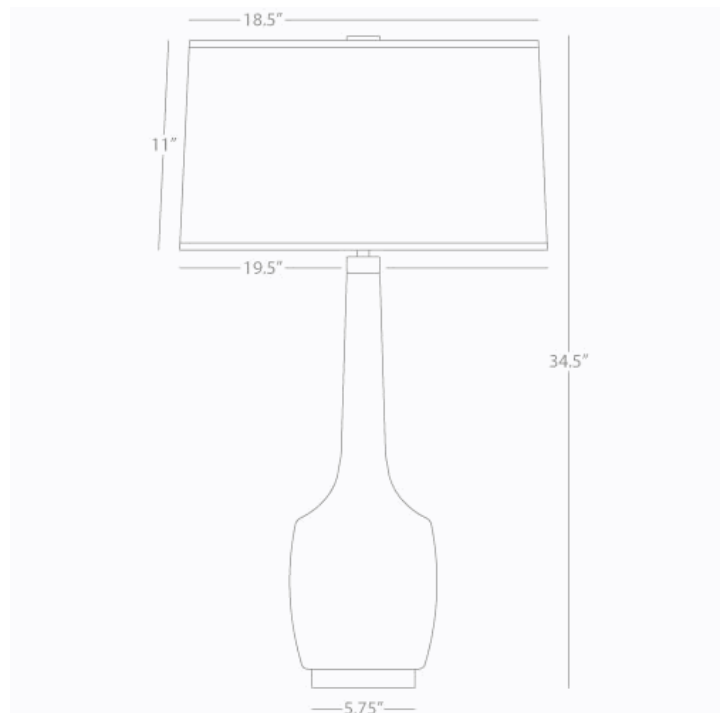

DELILAH

BN701

Table Lamp

1-150W Max.

Bulb Type: A

Switch: Hi-Lo Dimming

Antique Brass Finish

Bone Glazed Ceramic

Oyster Linen Shade w/ Self-Fabric

Top and Bottom Diffuser

See Audrey/ Delilah Table for Color Options

* *Made In The USA*