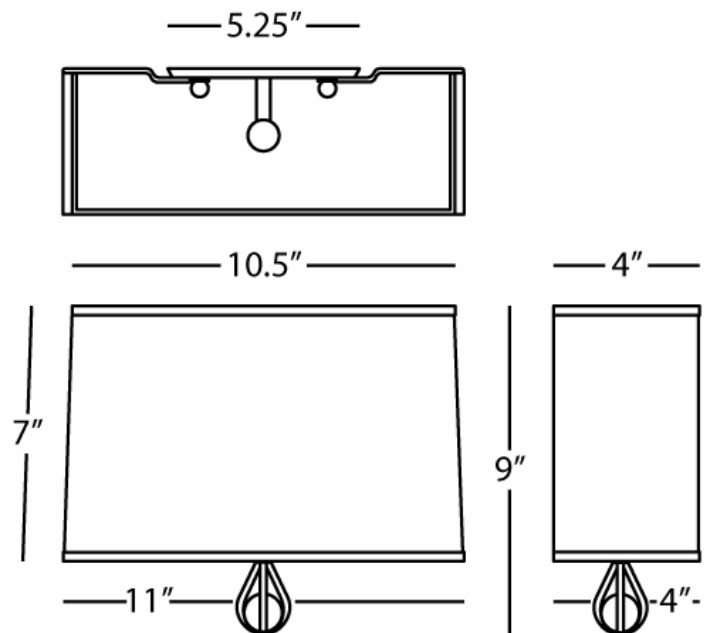

**WILLIAMSBURG
CUSTIS**

**BN349
Wall Sconce**

1-40W Max.
Bulb Type: B, Candelabra Base
Direct Wire Only
Modern Brass Finish
Lead Crystal Finial
Blacksmith Black Fabric Shade w/
Richmond Red Lining
ADA Compliant

SHADE OPTIONS:

- BN340 - Mayo Teal/Carter Gray Lining
- BN341 - Carter Gray/Mayo Teal Lining
- BN342 - Parrot Green/Revolutionary Storm Lining
- BN343 - Revolutionary Storm/ Parrot Green Lining
- BN344 - Greenhow Grape/Ludwell Lilac Lining
- BN345 - Ludwell Lilac/Greenhow Grape Lining
- BN346 - Revolutionary Storm/William of Orange Lining
- BN347 - William of Orange/Revolutionary Storm Lining
- BN348 - Richmond Red/Blacksmith Black Lining
- BN350 - Ink Blue/Carter Gray Lining

* *Made In The USA*