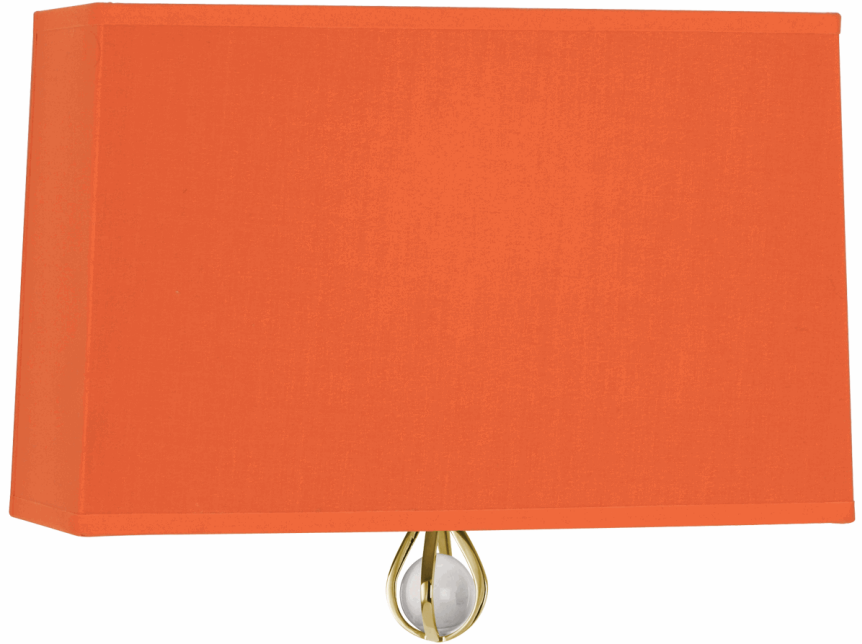

**WILLIAMSBURG
CUSTIS**

**BN347
Wall Sconce**

1-40W Max.
Bulb Type: B, Candelabra Base
Direct Wire Only
Modern Brass Finish
Lead Crystal Finial
William of Orange Fabric Shade w/
Revolutionary Storm Lining
ADA Compliant

SHADE OPTIONS:

- BN340 - Mayo Teal/Carter Gray Lining
- BN341 - Carter Gray/Mayo Teal Lining
- BN342 - Parrot Green/Revolutionary Storm Lining
- BN343 - Revolutionary Storm/ Parrot Green Lining
- BN344 - Greenhow Grape/Ludwell Lilac Lining
- BN345 - Ludwell Lilac/Greenhow Grape Lining
- BN346 - Revolutionary Storm/William of Orange Lining
- BN348 - Richmond Red/Blacksmith Black Lining
- BN349 - Blacksmith Black/Richmond Red Lining
- BN350 - Ink Blue/Carter Gray Lining
- BN351 - Carter Gray/Ink Blue Lining