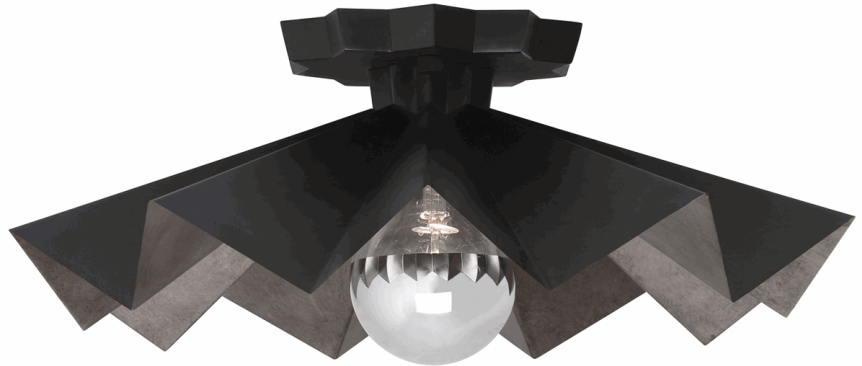

RICO ESPINET BAT

BLK70

Flushmount/Wall Sconce

1-60 W Max.

Bulb Type: A

Direct Wire Only

Matte Black Painted Finish

Metal Shade w/

Patina Nickel Finished Interior

Shown with G25 Silver Tipped Bulb SOLD
SEPARATELY (Style # BULS1)

FINISH OPTIONS:

GRY70 - Matte Charcoal

WHT70 - Lily

** Ships Within 2 Business Days*