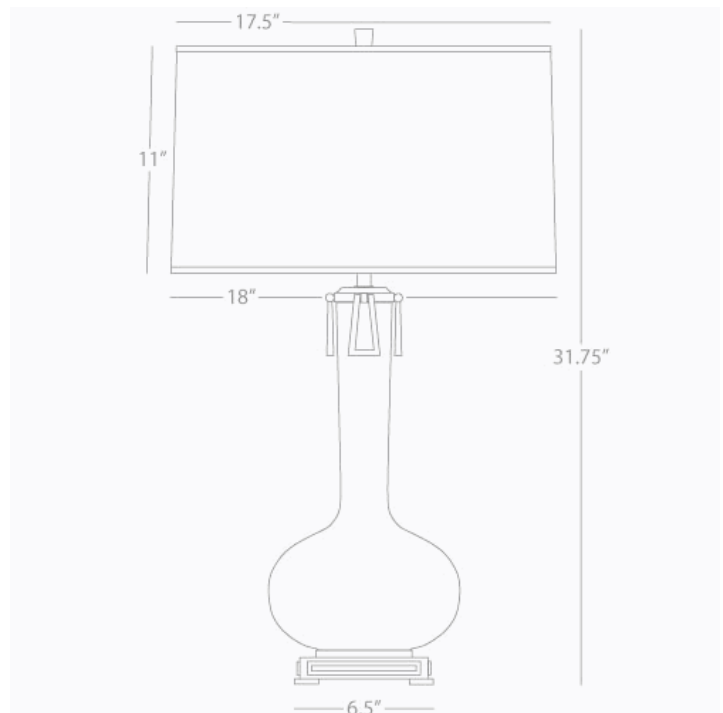

ATHENA

BB992

Table Lamp

1-150W Max.

Bulb Type: A

Switch: Hi-Lo Dimming

Baby Blue Glazed Ceramic

Cast Metal Base and Ring Details

Aged Brass Finish

Open Weave Heather Linen Shade

COLOR OPTIONS:

See Athena Table for Color Options

*** Made In The USA**