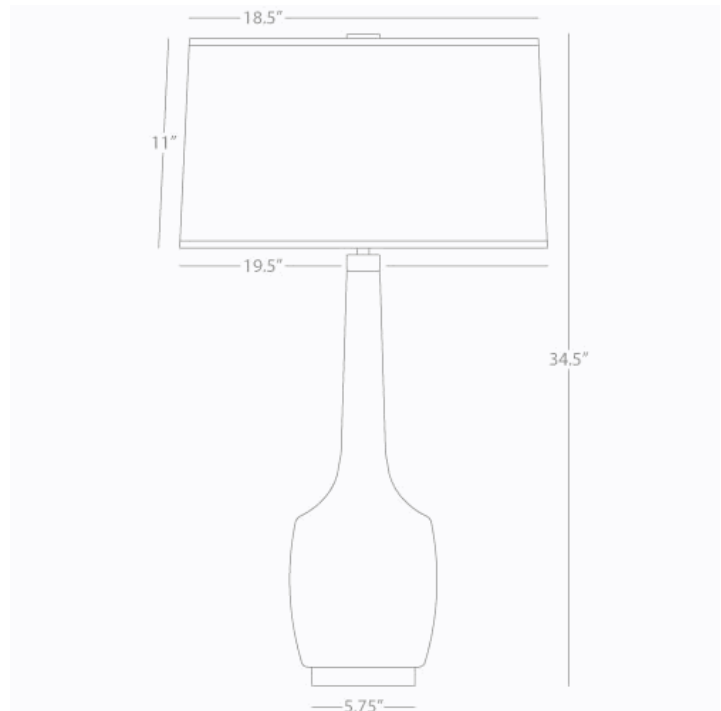

DELILAH

BB701

Table Lamp

1-150W Max.

Bulb Type: A

Switch: Hi-Lo Dimming

Antique Brass Finish

Baby Blue Glazed Ceramic

Oyster Linen Shade w/ Self-Fabric

Top and Bottom Diffuser

See Audrey/ Delilah Table for Color Options

* Made In The USA